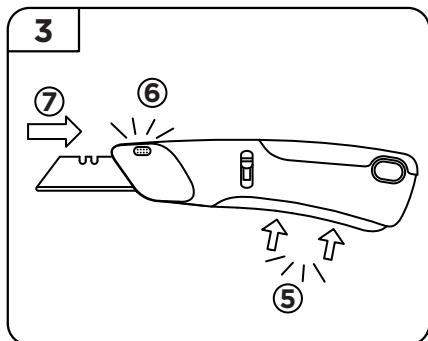

auto-retract victa™ safety knife

www.PHCsafety.com

#E13206-9

US, Canada, and LatAm customers contact: PHCSupport@safetyproducts.global (800) 229-2233

International customers contact: info@safetyproductsholdings.com +49 (0) 2324 54630-00