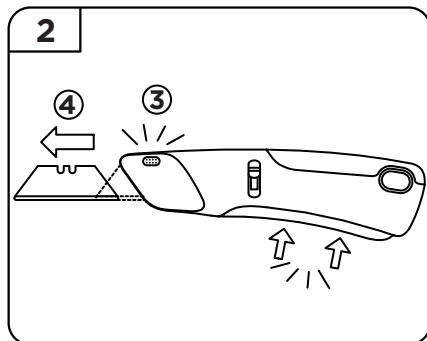

auto-retract victa™ safety knife

www.PHCsafety.com

#E13206-9

US, Canada, and LatAm customers contact: PHCSupport@safetyproducts.global (800) 229-2233

International customers contact: info@safetyproductsholdings.com +49 (0) 2324 54630-00