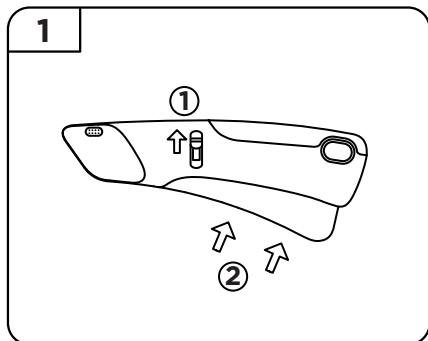

auto-retract victa™ safety knife

www.PHCsafety.com

#E13206-9

US, Canada, and LatAm customers contact: PHCSupport@safetyproducts.global (800) 229-2233

International customers contact: info@safetyproductsholdings.com +49 (0) 2324 54630-00